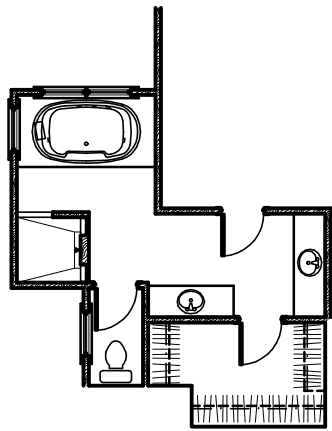

*Wateree Lower Floor*

OPTIONAL MASTER SUITE

# Wateree Main Floor

Main floor 1752 sqft  
 Lower Level 830 sqft  
 total 2583