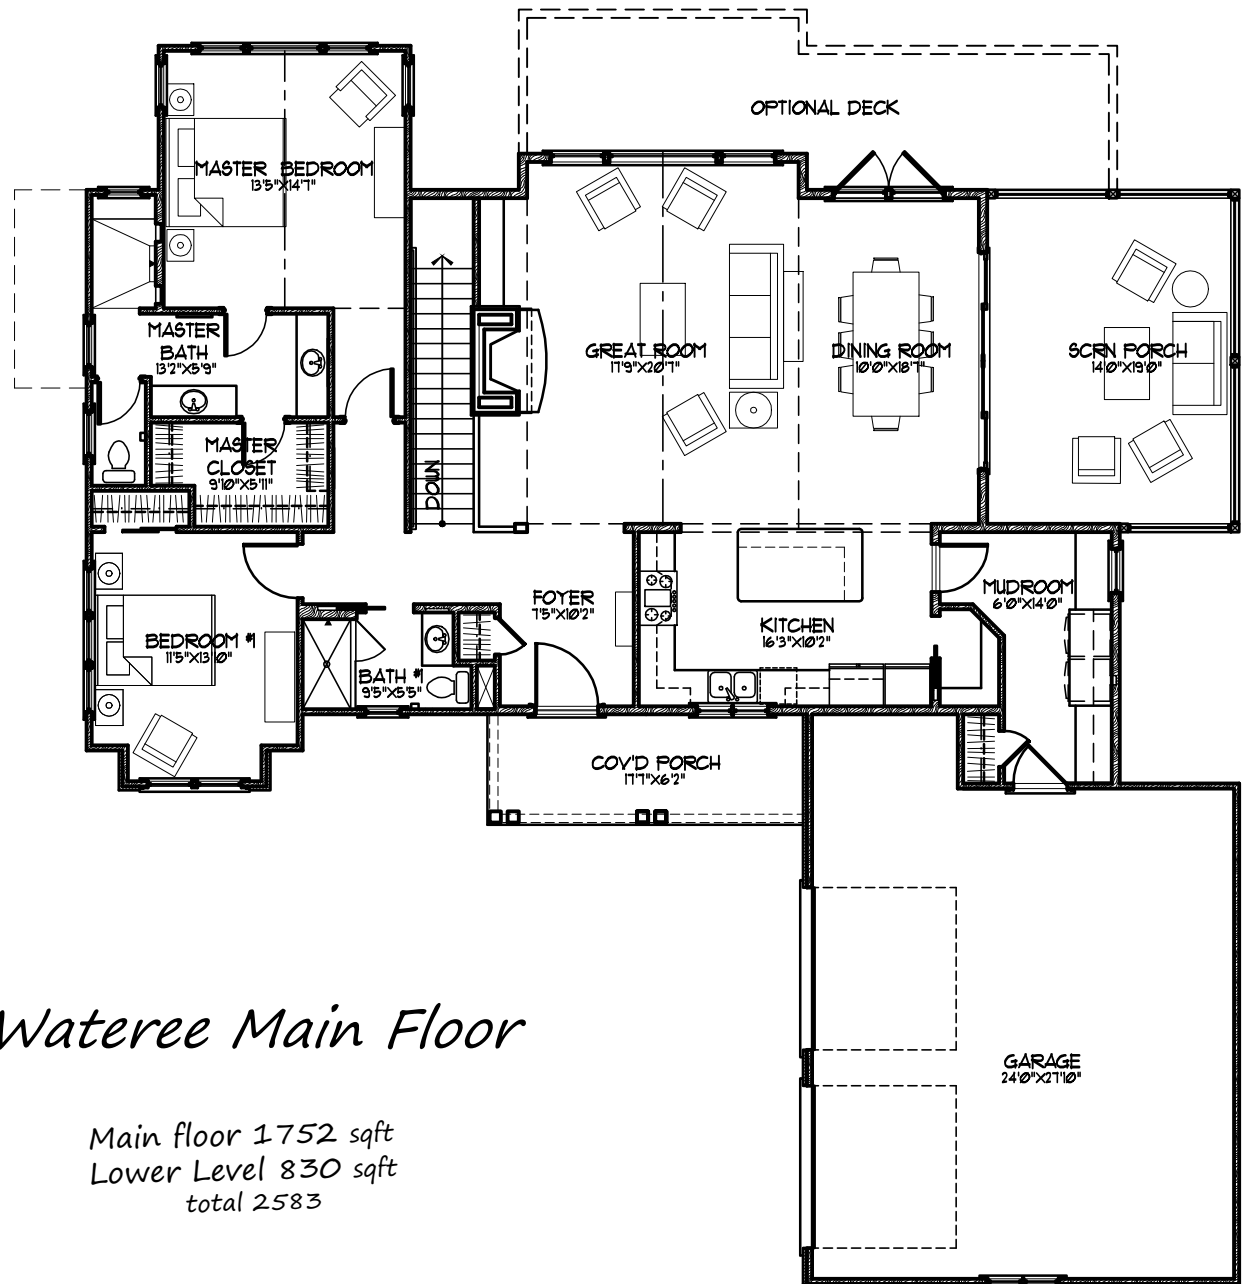

*Wateree Lower Floor*

OPTIONAL MASTER SUITE

# Wateree Main Floor

Main floor 1752 sqft  
 Lower Level 830 sqft  
 total 2583