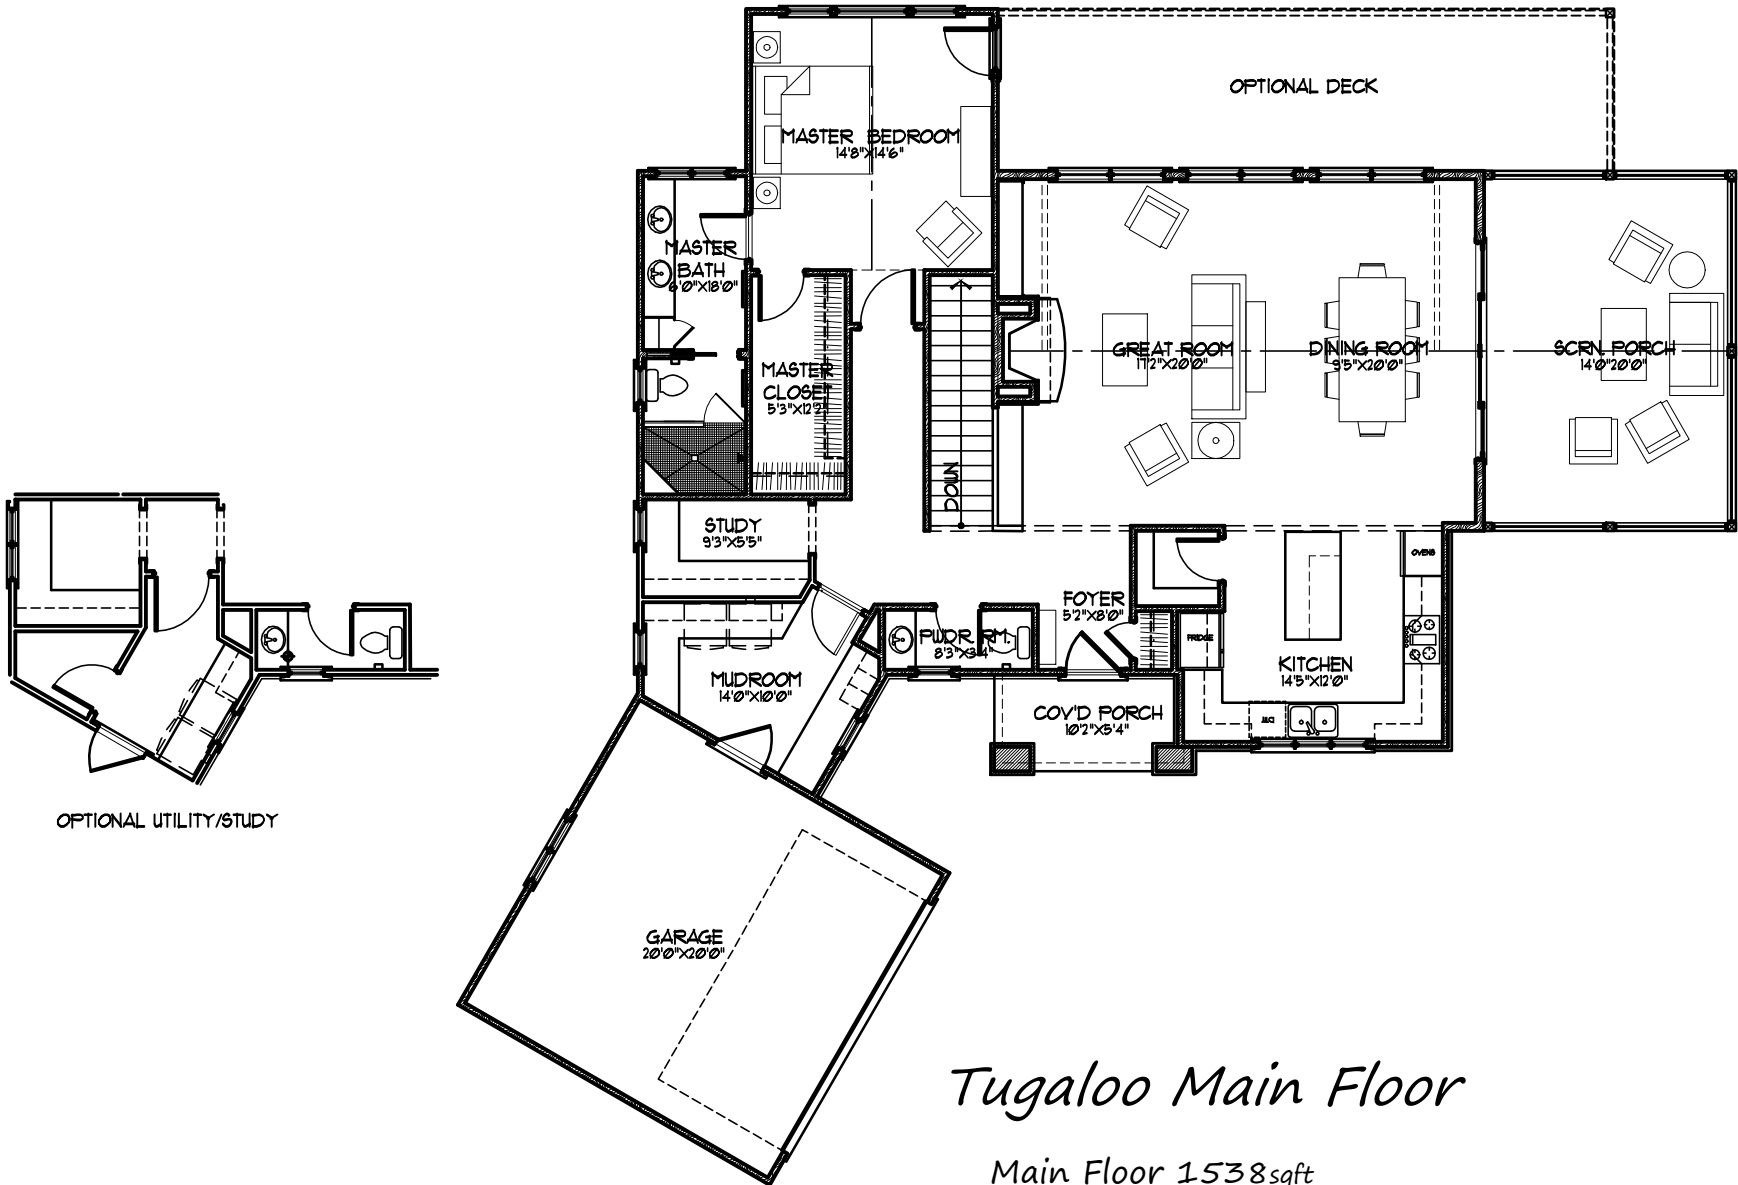

*Tugaloo Lower Floor*

## Tugaloo Main Floor

Main Floor 1538sqft  
 Basement Level 1035sqft  
 Total Sqft 2573